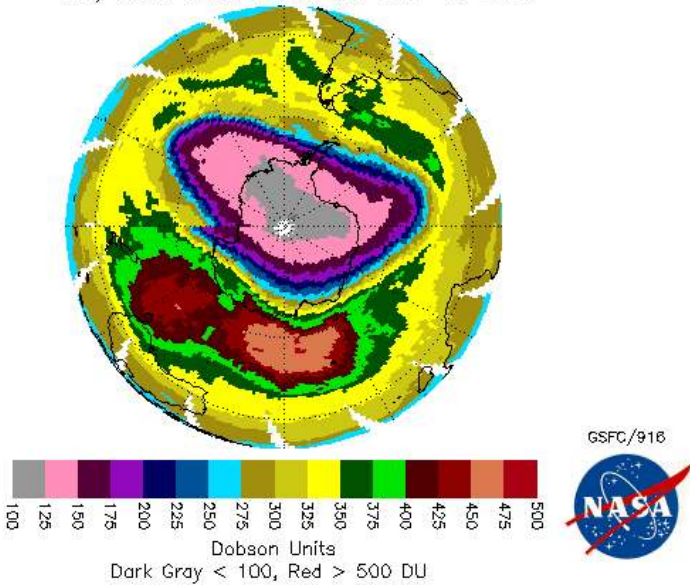

GSFC/916

EP/TOMS Total Ozone for Oct 1, 1999

GEN:276/1999

GSFC/916

EP/TOMS Total Ozone for Oct 1, 2000

EP/TOMS Total Ozone for Oct 1, 2001

EP/TOMS Total Ozone for Oct 1, 2002

EP/TOMS Total Ozone for Oct 1, 2003