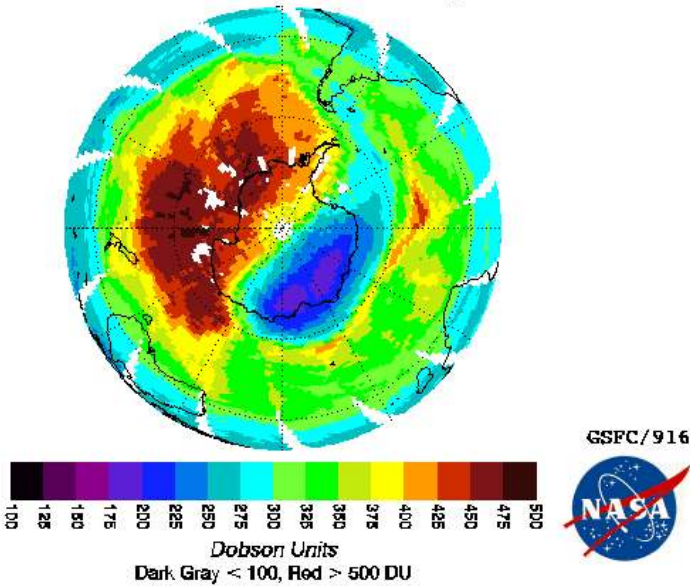

GSFC/916

EP/TOMS Total Ozone for Oct 1, 1999

GEN:276/1999

GSFC/916

EP/TOMS Total Ozone for Oct 1, 2000

EP/TOMS Total Ozone for Oct 1, 2001

EP/TOMS Total Ozone for Oct 1, 2002

EP/TOMS Total Ozone for Oct 1, 2003