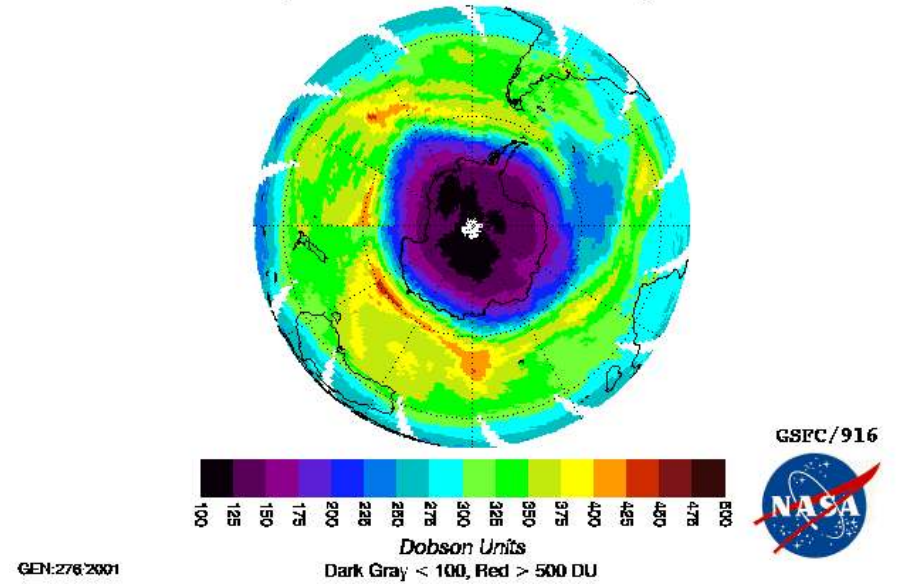

GSFC/916

EP/TOMS Total Ozone for Oct 1, 1999

GEN:276/1999

GSFC/916

EP/TOMS Total Ozone for Oct 1, 2000

EP/TOMS Total Ozone for Oct 1, 2001

EP/TOMS Total Ozone for Oct 1, 2002

EP/TOMS Total Ozone for Oct 1, 2003