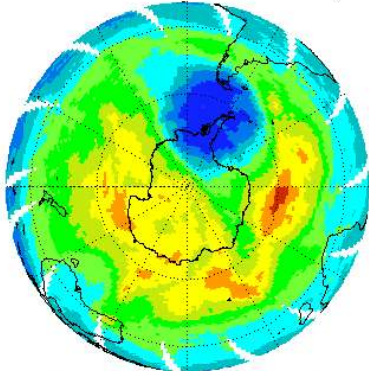

EP/TOMS Total Ozone for Sep 1, 2002

GEN:246:2002

EP/TOMS Total Ozone for Oct 1, 2002

GEN:276:2002

EP/TOMS Total Ozone for Nov 1, 2002

GEN:307:2002

EP/TOMS Total Ozone for Dec 1, 2002

GEN:337:2002