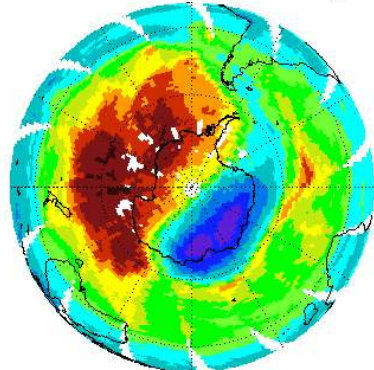

EP/TOMS Total Ozone for Oct 1, 2002