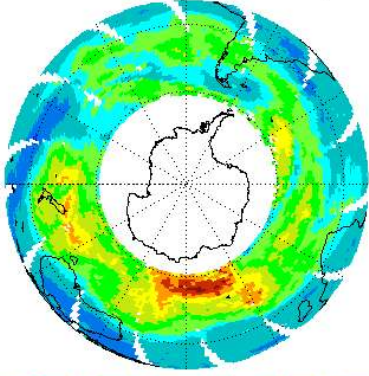

EP/TOMS Total Ozone for May 1, 2002

GEN:123:2002

EP/TOMS Total Ozone for Jun 1, 2002

GEN:154:2002

EP/TOMS Total Ozone for Jul 1, 2002

GEN:184:2002

EP/TOMS Total Ozone for Aug 1, 2002

GEN:214:2002