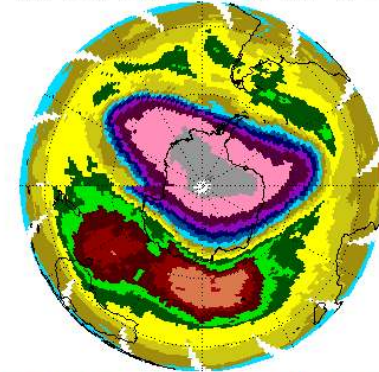

EP/TOMS Total Ozone for Oct 1, 2000