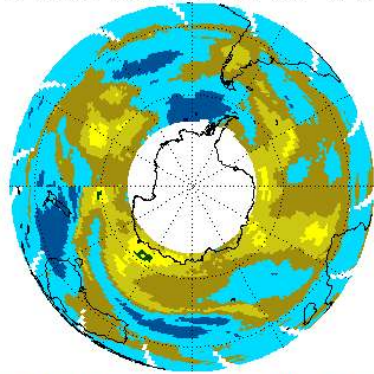

EP/TOMS Total Ozone for May 1, 2000